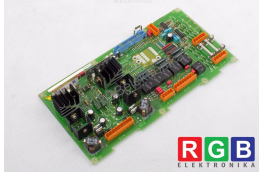

## 462 011.9701.00 BOARD SIEMENS

Used SIEMENS 462 011.9701.00  
 Tested and cleaned.  
 24 months guarantee  
 Dedicated courier  
 Delivery across Europe even in 24h